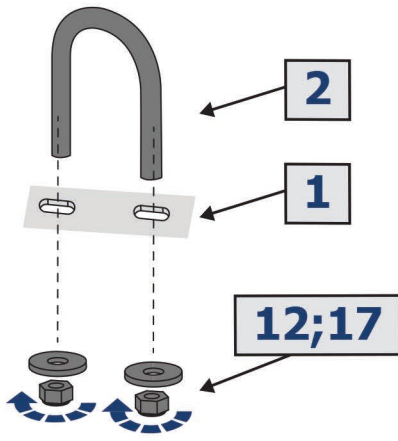

**Polaris
Sportsman 850**

**Suzuki
KingQuad 750**