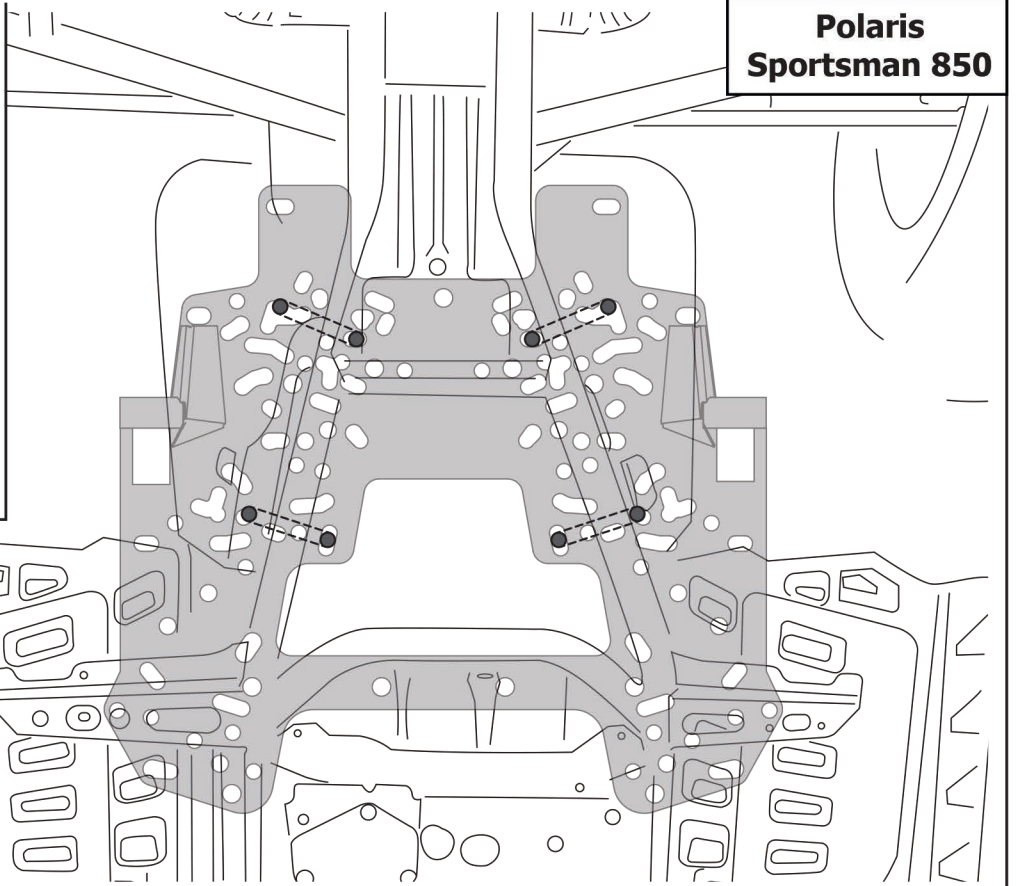

**Polaris
Sportsman 850**

**Suzuki
KingQuad 750**