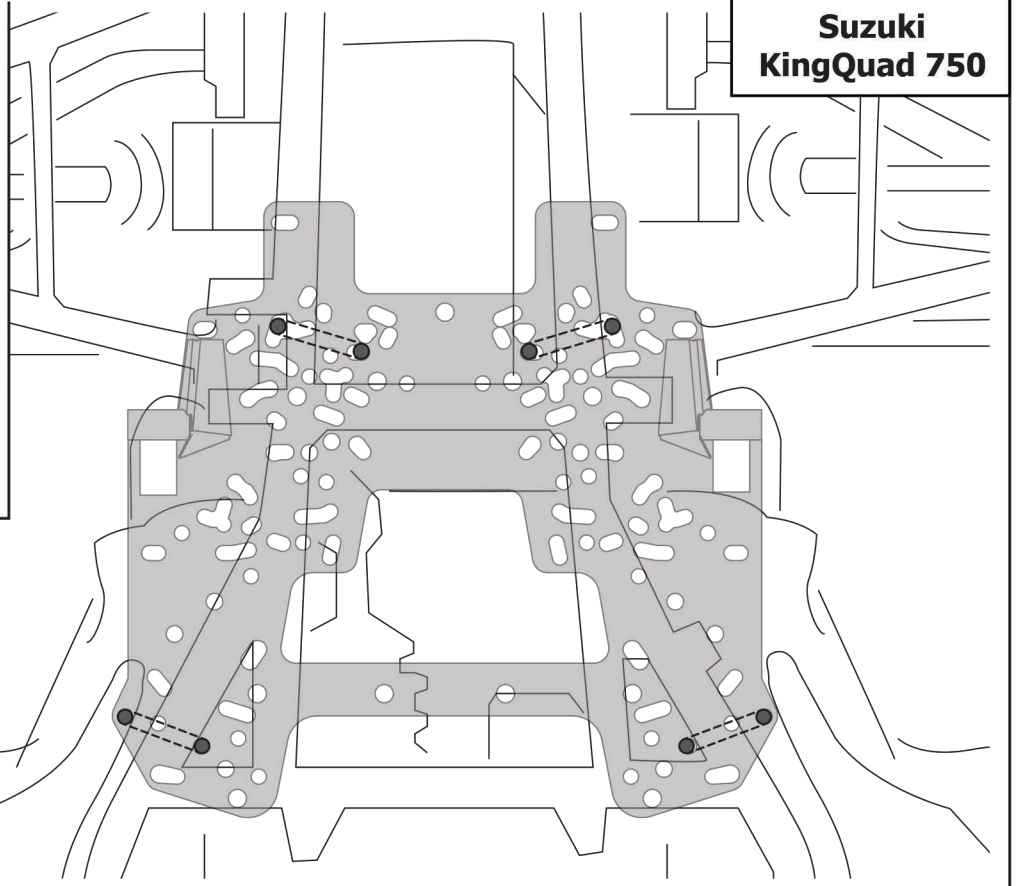

**Polaris
Sportsman 850**

**Suzuki
KingQuad 750**