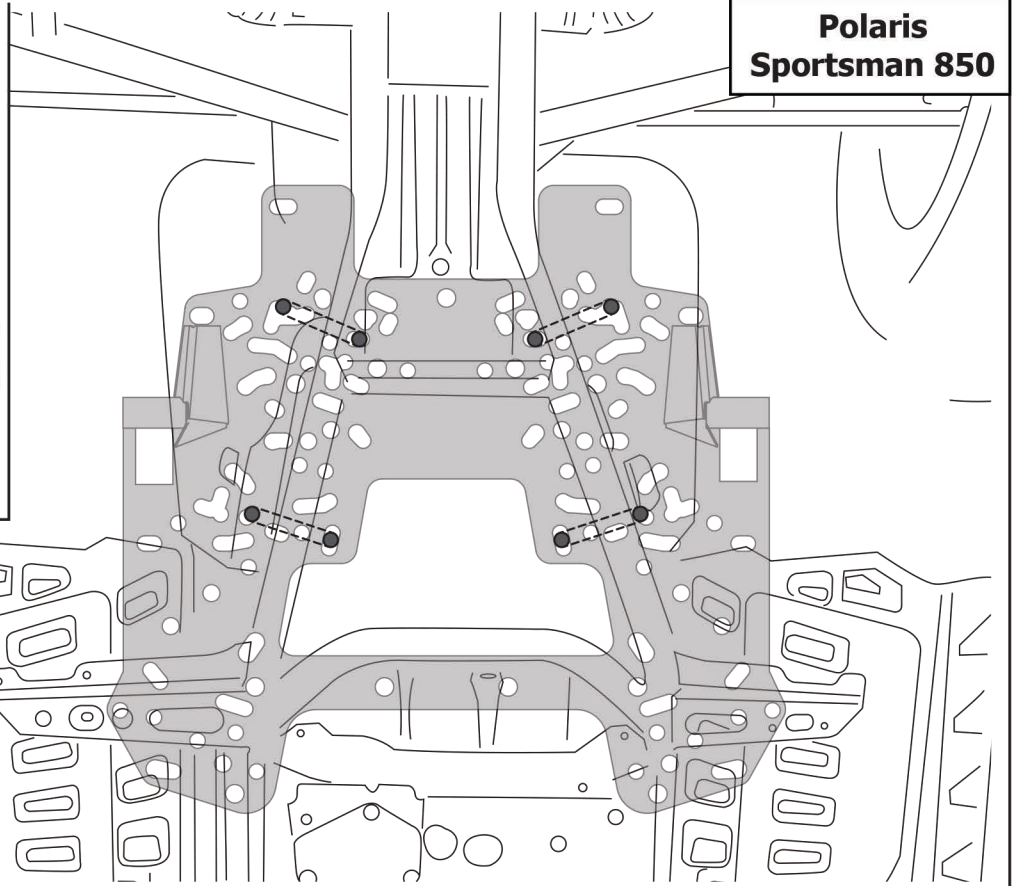

**Polaris
Sportsman 850**

**Suzuki
KingQuad 750**