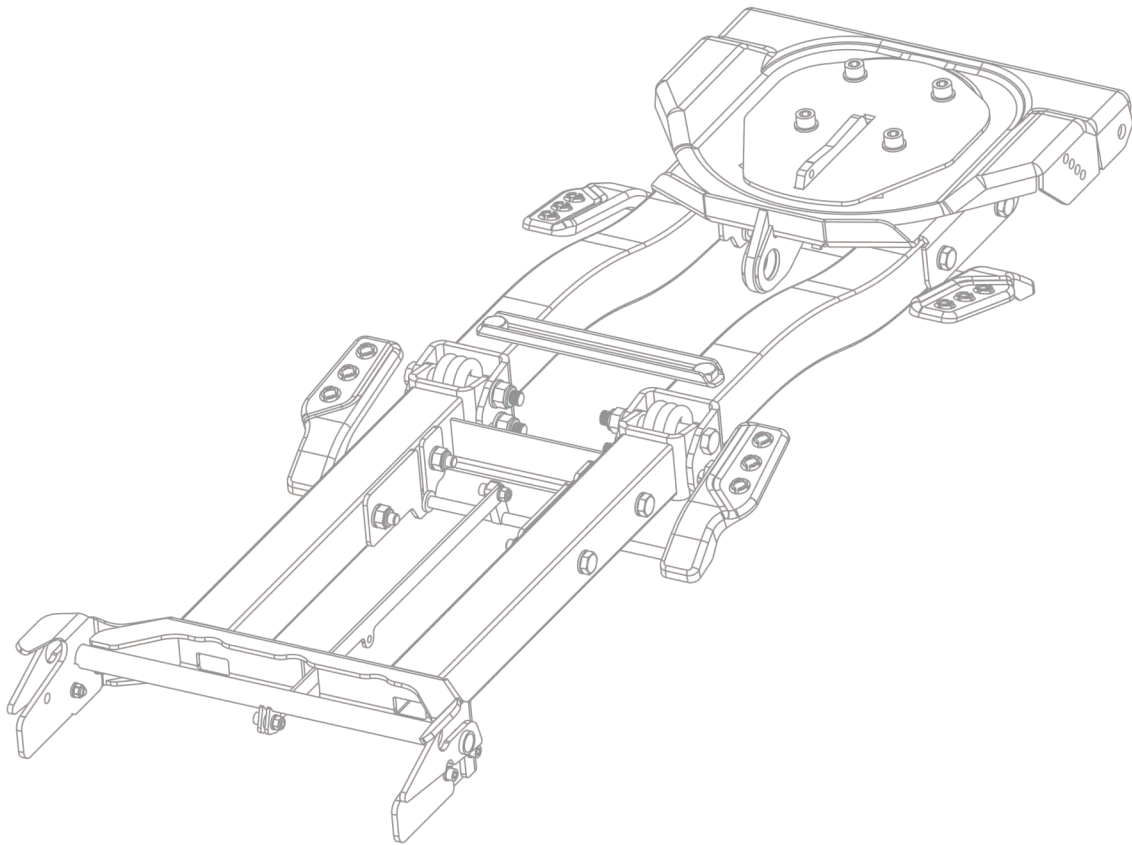

1  x1	2  x1	3  x2	4  x2	5  x1	6  x2	7  x4	8  x1	9  x2	10  x2	11  x1	12  M10x75 x8	13  M12x70 x2	14  M12x100 x4	15  M6x20 x6	16  M6x25 x2	17  ø6 x16	18  ø10 x16	19  ø12 x6	20  M6 x8	21  M10 x8	22  M12 x6	23  x2	24  x1
---	--	---	--	---	---	---	---	---	--	---	--	--	---	---	--	--	---	--	---	--	--	--	--

2  x4	3  x4	4  x2	5  M6x30 x2	6  M8x20 x4	7  M8x35 x2
8  M8x80 x8	9  M10x35 x3	10  ø6 x2	11  ø8 x4	12  ø8 x8	13  ø10 x3
14  M8x65/15 x2	15  M10x65/35,5 x1	16  M10x105/35 x2	17  M8 x8		

Универсальное крепление снегоотвала / Universal snow blade mounting pad