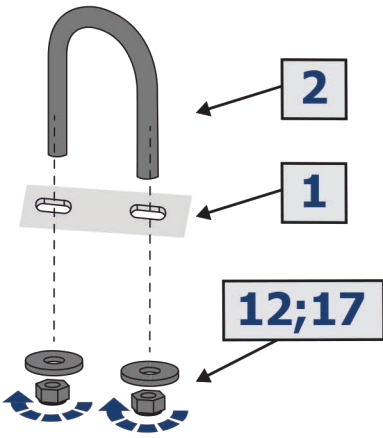

1  x1	2  x1	3  x2	4  x2	5  x1	6  x2	7  x4	8  x1	9  x2	10  x2	11  x1	12  M10x75 x8	13  M12x70 x2	14  M12x100 x4	15  M6x20 x6	16  M6x25 x2	17  ø6 x16	18  ø10 x16	19  ø12 x6	20  M6 x8	21  M10 x8	22  M12 x6	23  x2	24  x1
---	--	---	--	---	---	---	---	---	--	---	--	--	---	---	--	--	---	--	---	--	--	--	--

Ковш / Bucket
444.0099.1

1 				2 			
				x1		x1	
3 	4 	5 	6 	7 	8 		
x2	x2	x2	x2	M10x25 x4	M10x30 x9		
9 	10 	11 	12 	13 			
M12x40 x2	∅10 x15	∅12 x4	M10 x13	M12 x2			

Крепление универсального снегоотвала / Universal snow blade mounting pad
444.0053.1

2  x4	3  x4	4  x2	5  M6x30 x2	6  M8x20 x4	7  M8x35 x2
8  M8x80 x8	9  M10x35 x3	10  ø6 x2	11  ø8 x4	12  ø8 x8	13  ø10 x3
14  M8x65/15 x2	15  M10x65/35,5 x1	16  M10x105/35 x2	17  M8 x8		

Универсальное крепление снегоотвала / Universal snow blade mounting pad