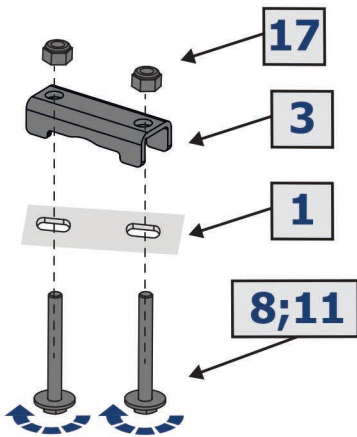

1  x1	2  x1	3  x2	4  x2	5  x1	6  x2	7  x4	8  x1	9  x2	10  x2	11  x1	12  M10x75 x8	13  M12x70 x2	14  M12x100 x4	15  M6x20 x6	16  M6x25 x2	17  ø6 x16	18  ø10 x16	19  ø12 x6	20  M6 x8	21  M10 x8	22  M12 x6	23  x2	24  x1
---	--	---	--	---	---	---	---	---	--	---	--	--	---	---	--	--	---	--	---	--	--	--	--

Ковш / Bucket
444.0099.1

1 				2 			
				x1		x1	
3 	4 	5 	6 	7 	8 		
x2	x2	x2	x2	M10x25 x4	M10x30 x9		
9 	10 	11 	12 	13 			
M12x40 x2	∅10 x15	∅12 x4	M10 x13	M12 x2			

Крепление универсального снегоотвала / Universal snow blade mounting pad
444.0053.1

2  x4	3  x4	4  x2	5  M6x30 x2	6  M8x20 x4	7  M8x35 x2
8  M8x80 x8	9  M10x35 x3	10  ø6 x2	11  ø8 x4	12  ø8 x8	13  ø10 x3
14  M8x65/15 x2	15  M10x65/35,5 x1	16  M10x105/35 x2	17  M8 x8		

Универсальное крепление снегоотвала / Universal snow blade mounting pad