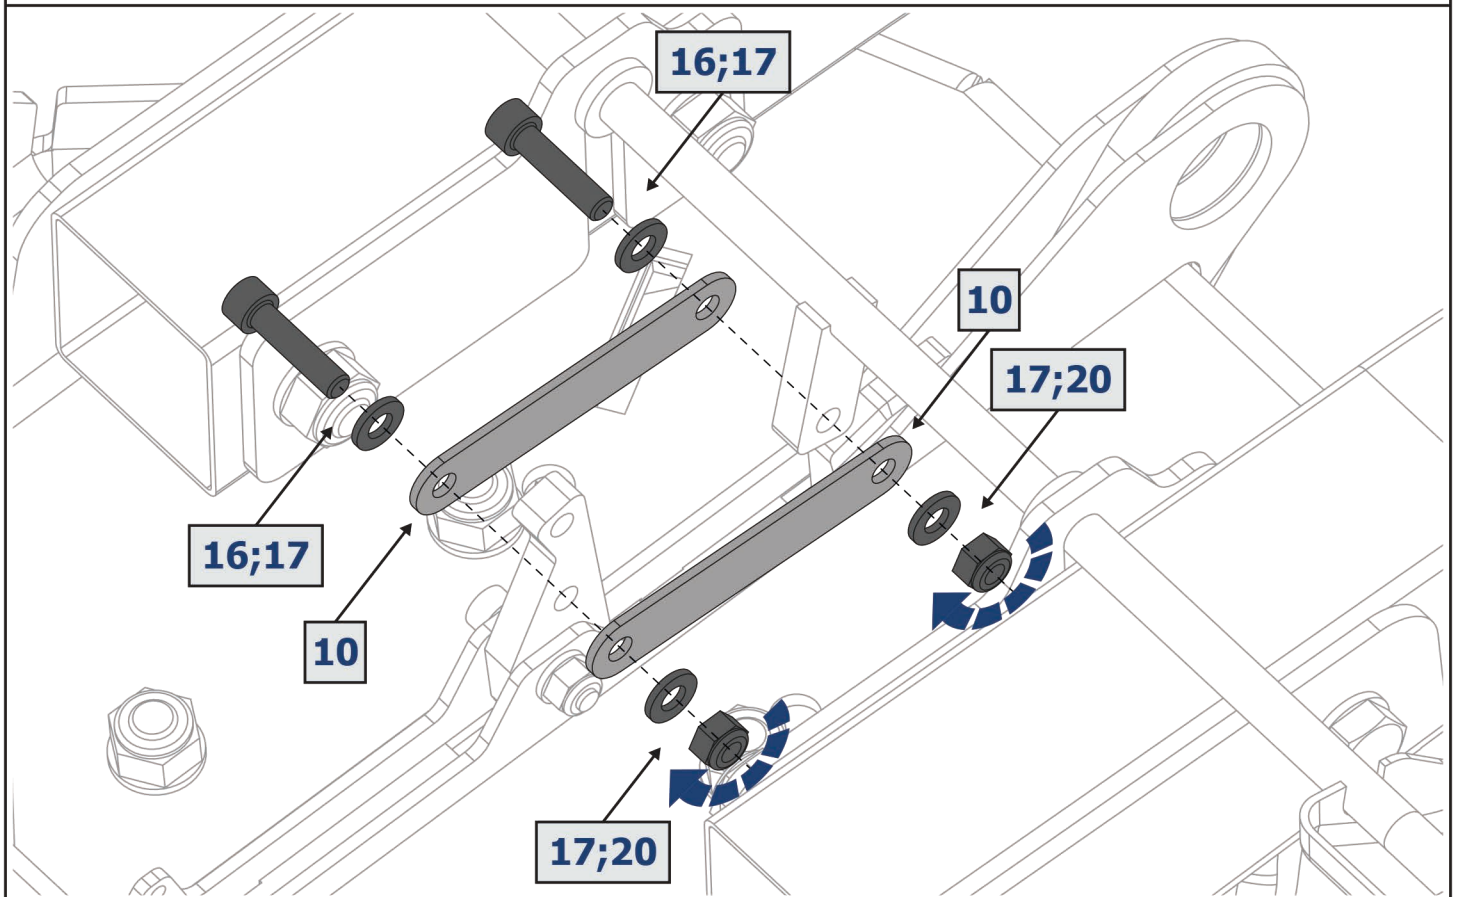

1  x1	2  x1	3  x2	4  x2	5  x1	6  x2	7  x4	8  x1	9  x2	10  x2	11  x1	12  M10x75 x8	13  M12x70 x2	14  M12x100 x4	15  M6x20 x6	16  M6x25 x2	17  ø6 x16	18  ø10 x16	19  ø12 x6	20  M6 x8	21  M10 x8	22  M12 x6	23  x2	24  x1
---	--	---	--	---	---	---	---	---	--	---	--	--	---	---	--	--	---	--	---	--	--	--	--

2  x4	3  x4	4  x2	5  M6x30 x2	6  M8x20 x4	7  M8x35 x2
8  M8x80 x8	9  M10x35 x3	10  ø6 x2	11  ø8 x4	12  ø8 x8	13  ø10 x3
14  M8x65/15 x2	15  M10x65/35,5 x1	16  M10x105/35 x2	17  M8 x8		

Универсальное крепление снегоотвала / Universal snow blade mounting pad