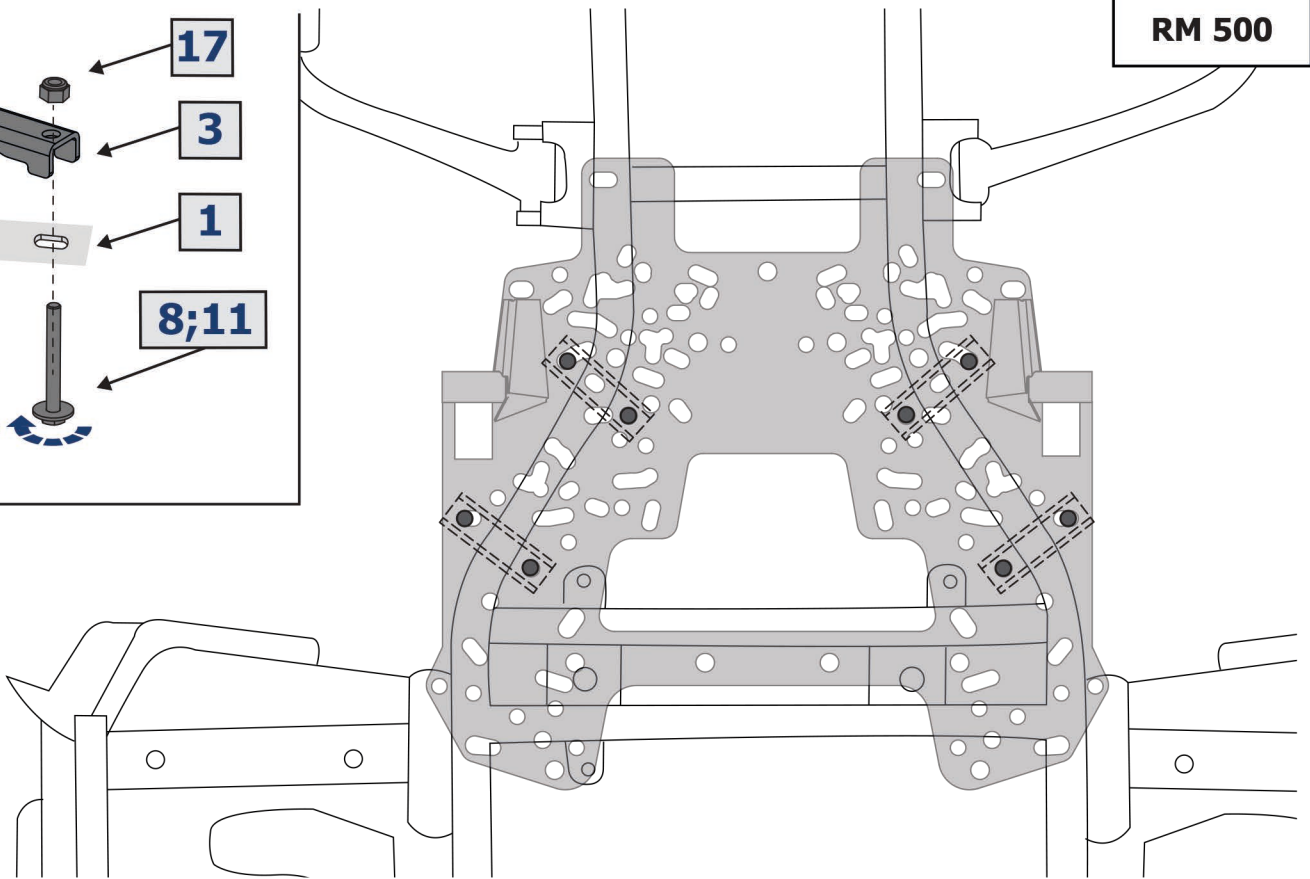

Универсальное крепление снегоотвала / Universal snow blade mounting pad

RM 500